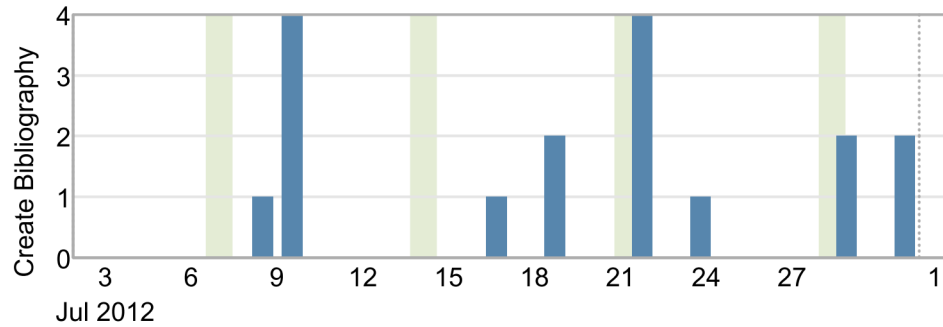

■ Selected Period

Daily Searches

RefWorks - サンメディア大学 (Locked)
Tue. 3 Jul. 2012 - Wed. 1 Aug. 2012

■ Selected Period

Monthly Searches - YTD

RefWorks - サンメディア大学 (Locked)
Tue. 1 May 2012 - Wed. 1 Aug. 2012

■ Selected Period

Create Bibliography

RefWorks - サンメディア大学 (Locked)

Tue. 3 Jul. 2012 - Wed. 1 Aug. 2012

■ Selected Period

Create Bibliography - YTD

RefWorks - サンメディア大学 (Locked)

Tue. 1 May 2012 - Wed. 1 Aug. 2012

■ Selected Period